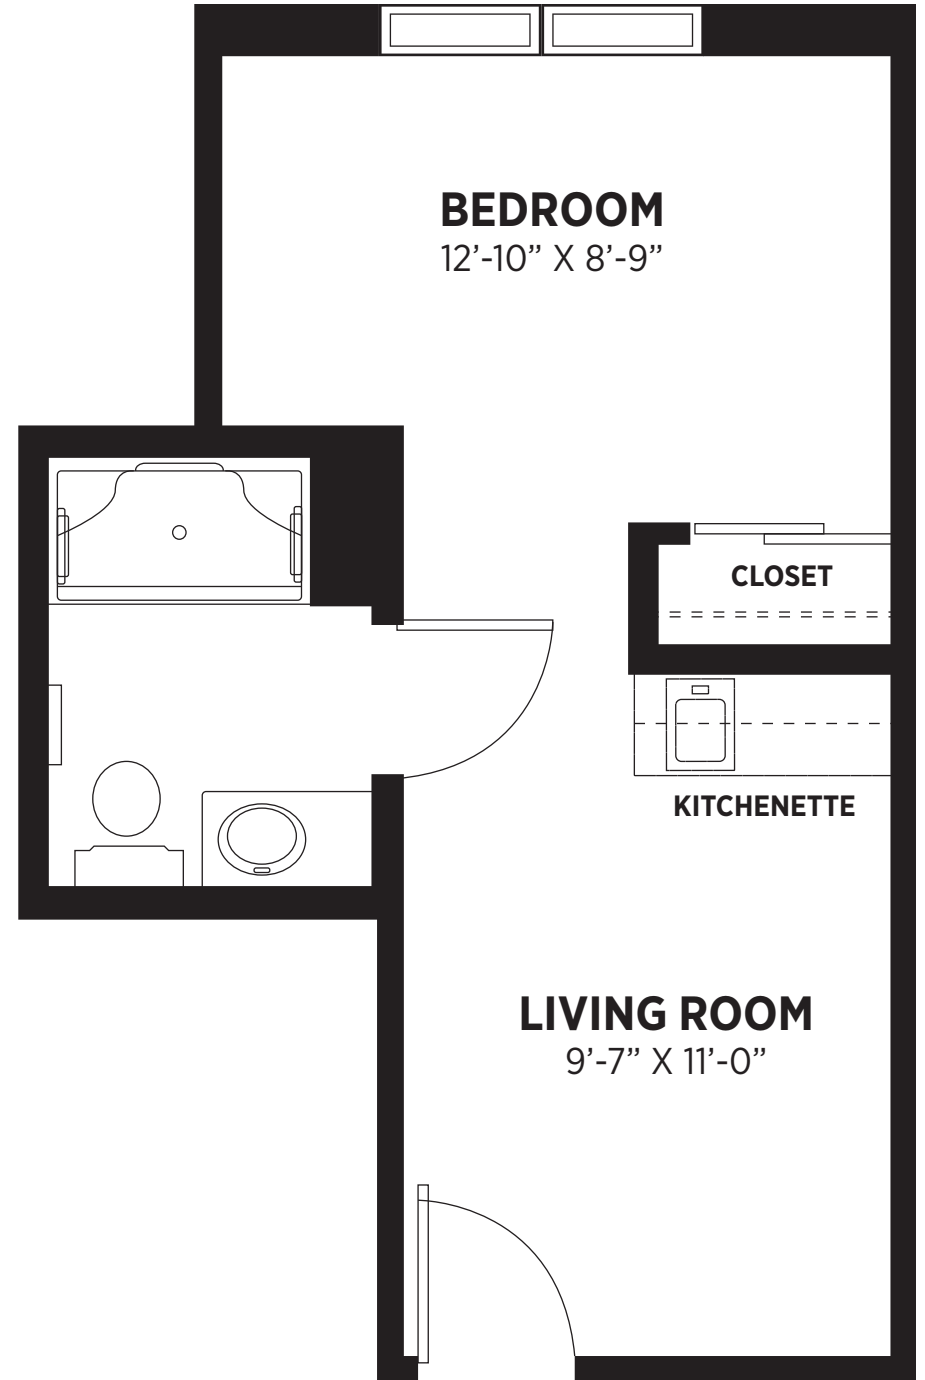

ONE BEDROOM SUITE

Province Place of DePaul

6403 Granby St.

Norfolk, VA 23505

757-451-2400

757-451-0300 (fax)

BonSecoursAL.com

*Details and dimensions may vary slightly.

SPECIAL CARE ONE BEDROOM SUITE

Province Place of DePaul

6403 Granby St.
Norfolk, VA 23505

757-451-2400
757-451-0300 (fax)
BonSecoursAL.com

EQUAL HOUSING
OPPORTUNITY

BEDROOM
13'-7" X 10'-0"

CLOSET

*Details and dimensions may vary slightly.

ONE BEDROOM DELUXE SUITE

Province Place of DePaul

6403 Granby St.

Norfolk, VA 23505

757-451-2400

757-451-0300 (fax)

BonSecoursAL.com

*Details and dimensions may vary slightly.

ONE BEDROOM CLASSIC SUITE

Province Place of DePaul

6403 Granby St., Norfolk, VA 23505

757-451-2400 / 757-451-0300 (fax) / BonSecoursAL.com

*Details and dimensions may vary slightly.

COMPANION SUITE

Province Place of DePaul