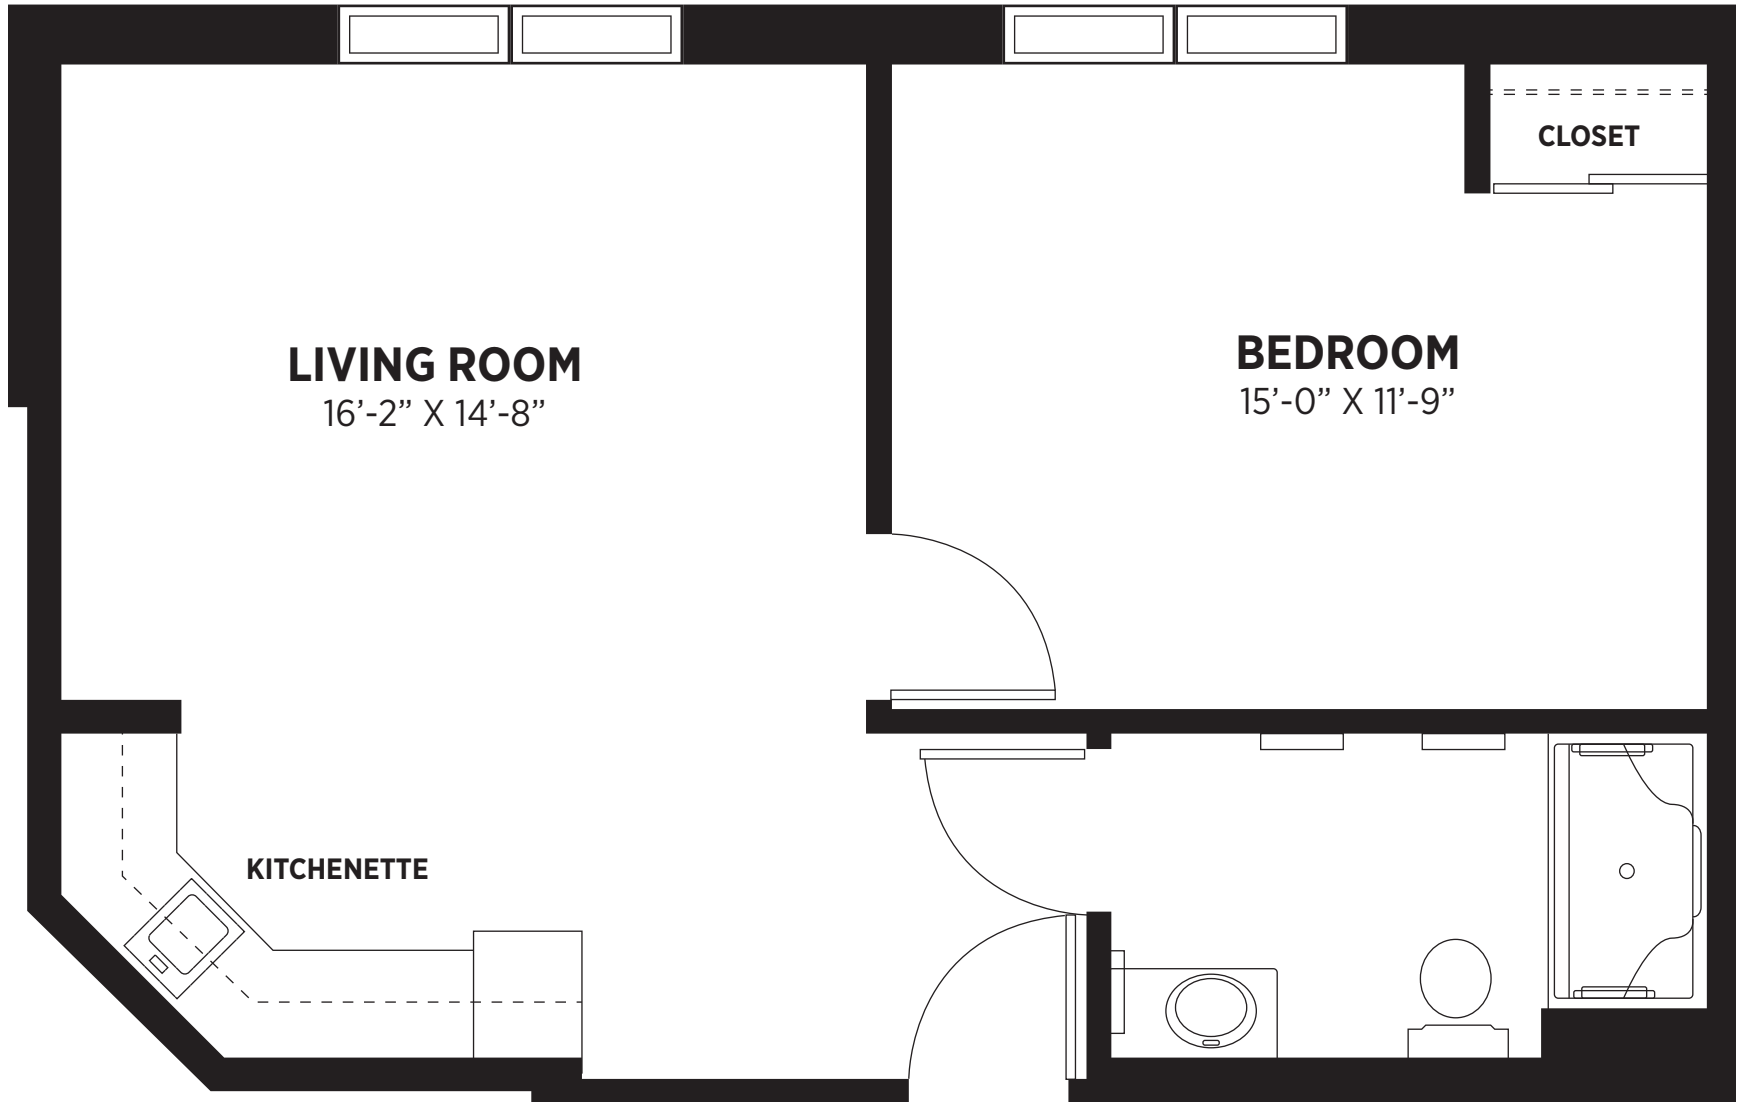

SPECIAL CARE ONE BEDROOM SUITE

Province Place of DePaul

6403 Granby St.
Norfolk, VA 23505

757-451-2400
757-451-0300 (fax)
BonSecoursAL.com

EQUAL HOUSING
OPPORTUNITY

BEDROOM
13'-7" X 10'-0"

CLOSET

*Details and dimensions may vary slightly.

ONE BEDROOM DELUXE SUITE

Province Place of DePaul

6403 Granby St.

Norfolk, VA 23505

757-451-2400

757-451-0300 (fax)

BonSecoursAL.com

*Details and dimensions may vary slightly.

ONE BEDROOM CLASSIC SUITE

Province Place of DePaul

6403 Granby St., Norfolk, VA 23505

757-451-2400 / 757-451-0300 (fax) / BonSecoursAL.com

*Details and dimensions may vary slightly.

COMPANION SUITE

Province Place of DePaul