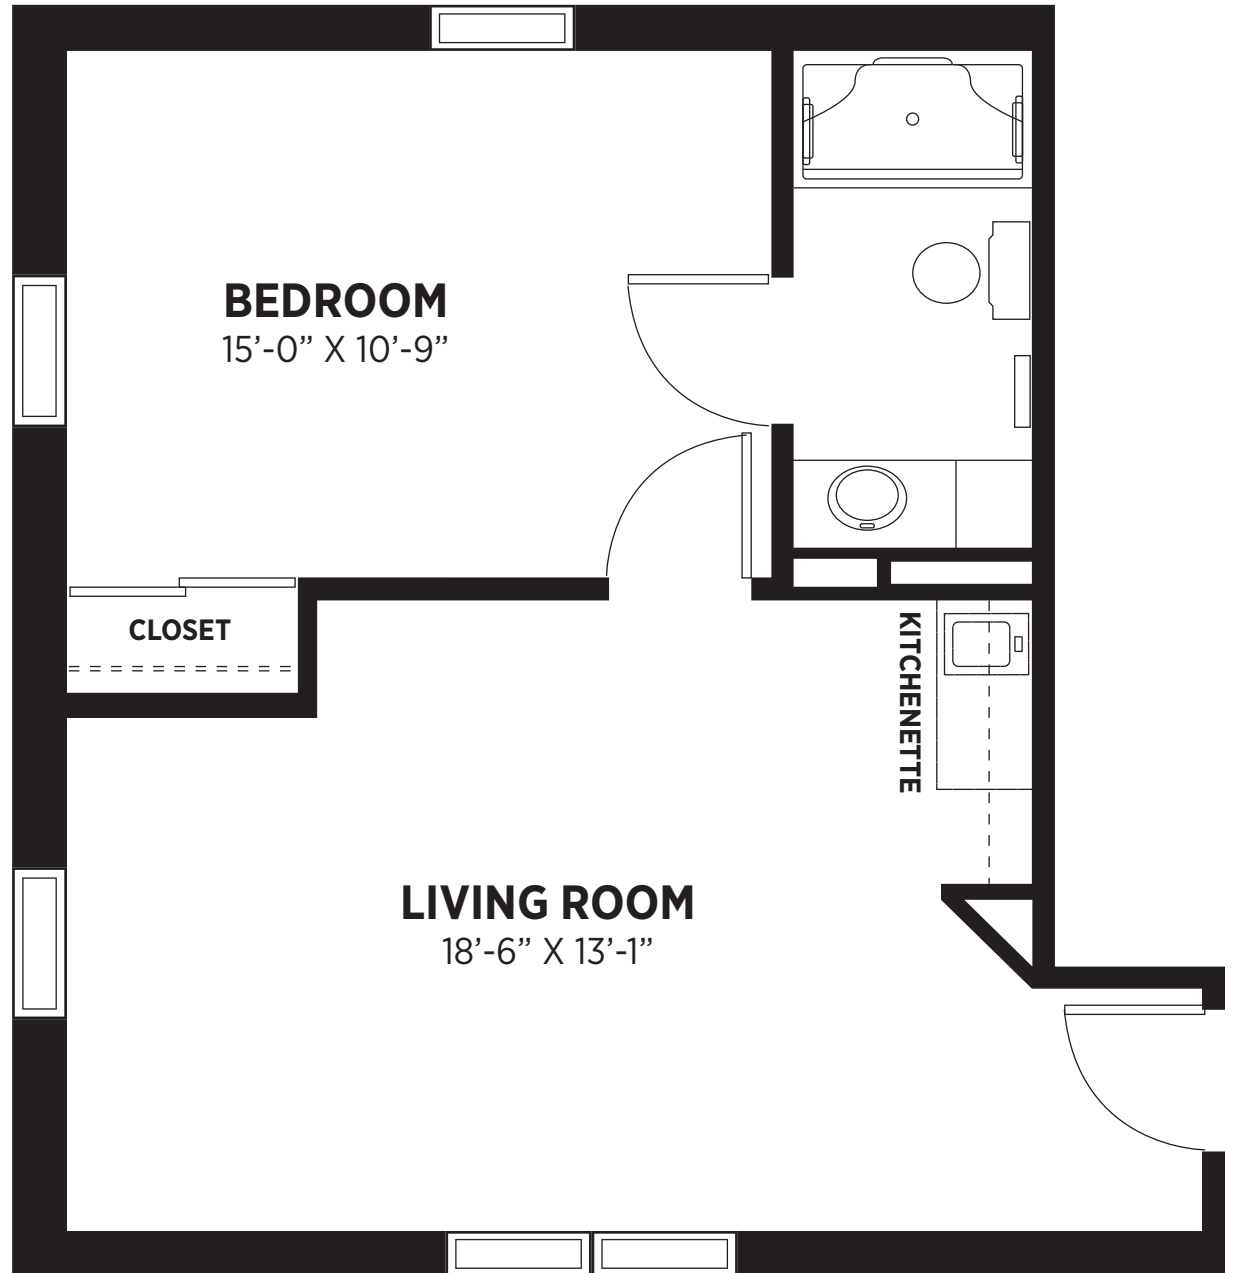

SPECIAL CARE ONE BEDROOM SUITE

Province Place of DePaul

6403 Granby St.
Norfolk, VA 23505

757-451-2400
757-451-0300 (fax)
BonSecoursAL.com

EQUAL HOUSING
OPPORTUNITY

BEDROOM
13'-7" X 10'-0"

CLOSET

*Details and dimensions may vary slightly.

ONE BEDROOM DELUXE SUITE

Province Place of DePaul

6403 Granby St.

Norfolk, VA 23505

757-451-2400

757-451-0300 (fax)

BonSecoursAL.com

*Details and dimensions may vary slightly.

ONE BEDROOM CLASSIC SUITE

Province Place of DePaul

6403 Granby St., Norfolk, VA 23505

757-451-2400 / 757-451-0300 (fax) / BonSecoursAL.com

*Details and dimensions may vary slightly.

COMPANION SUITE

Province Place of DePaul